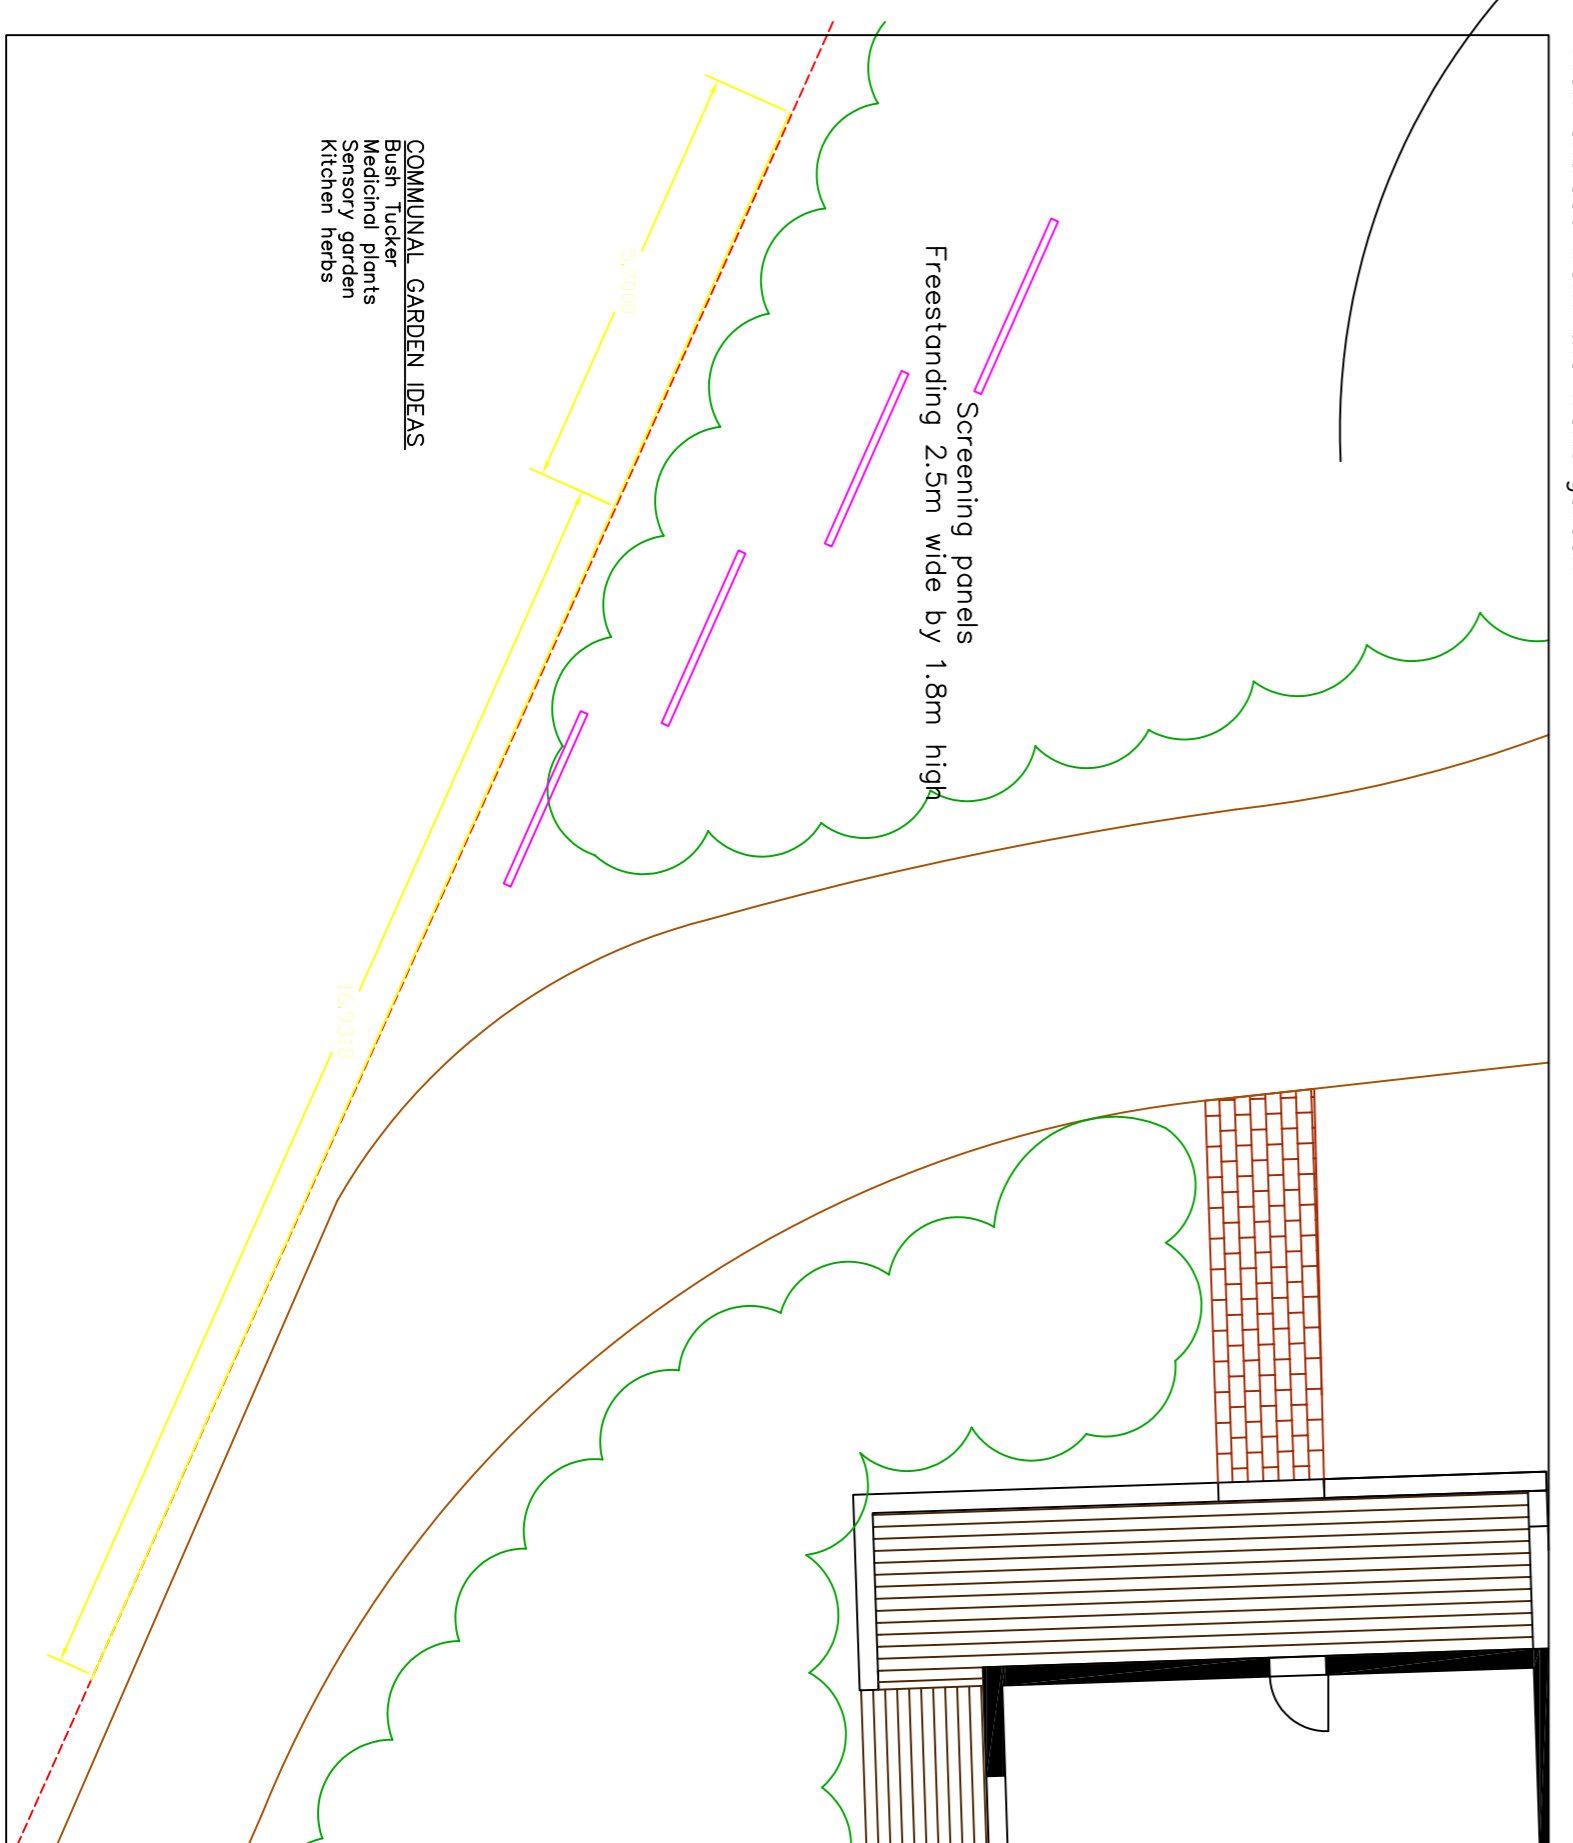

Total paved area (no including garden plot zone) is 140 square meters approx

Total paved area (no including garden plot zone) is 140 square meters approx

Plan extract from the front garden

Raised Planter beds 2m x 1.5m x 0